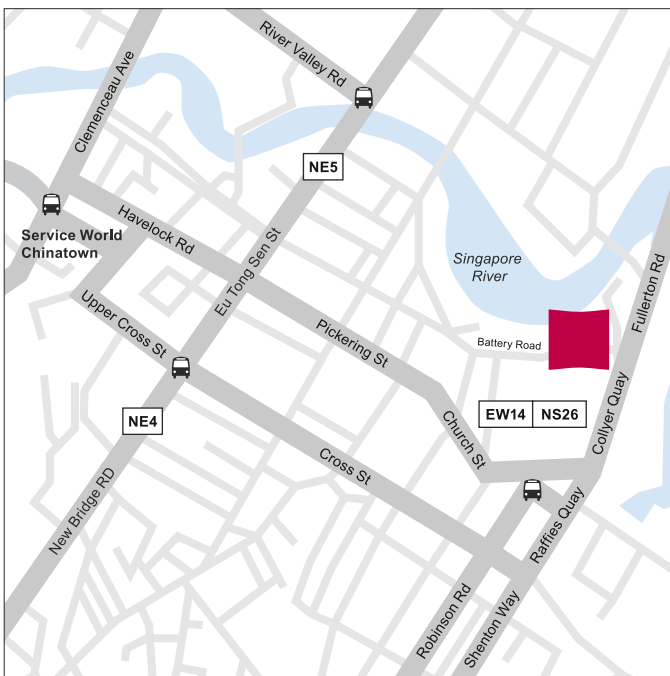

## Standort Singapur

Our office can be conveniently reached by MRT  
(Raffles Place Station, Exit H)